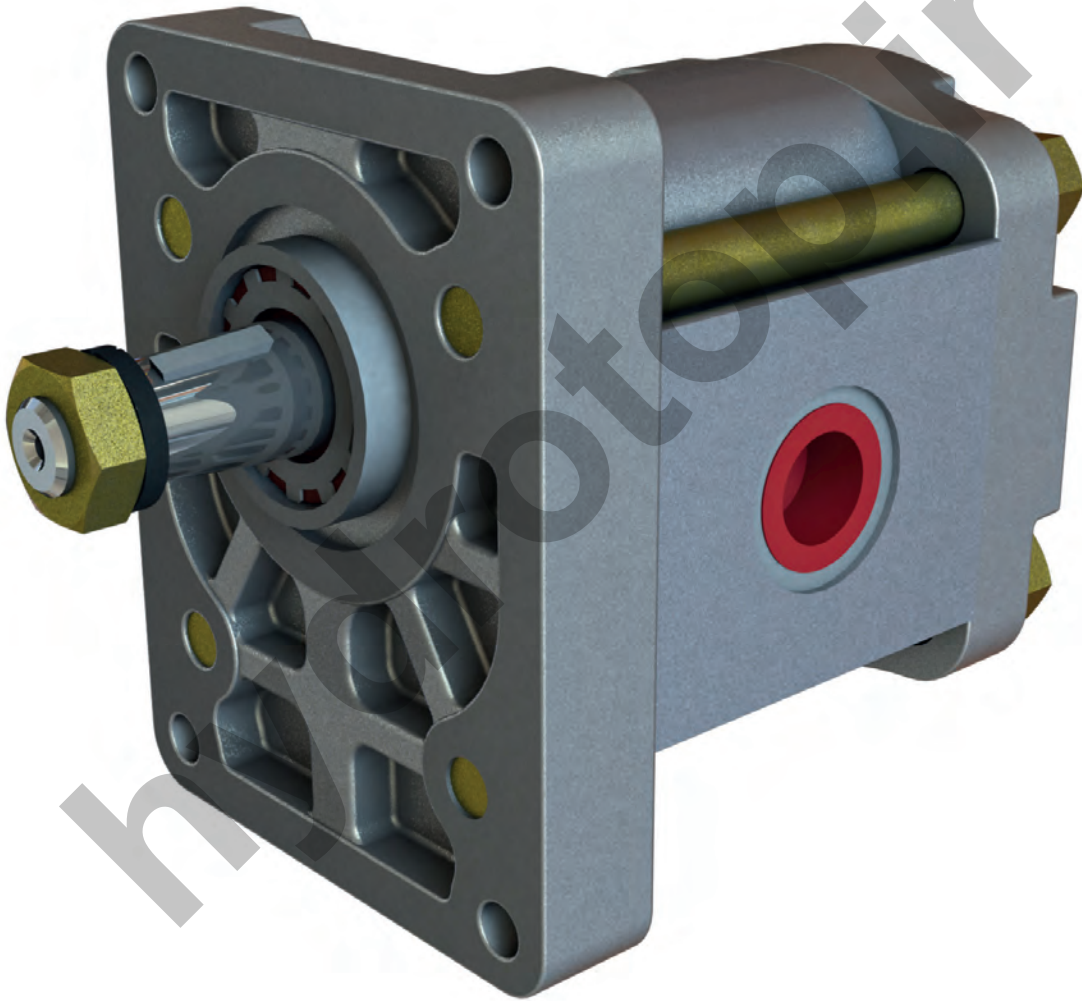

1PA SERIES HYDRAULIC GEAR PUMP

TECHNICAL DETAILS

Aluminum Body Pump

Group	Series	Gear Type	Displacement (cm ³ /rev)	Max. Outlet Pressure (bar)	Max. Speed (RPM)
Group-2	1PA	Spur	4.0 - 22.9	175	3500
Group-2	1PN	Spur	4.0 - 28.1	250	4000